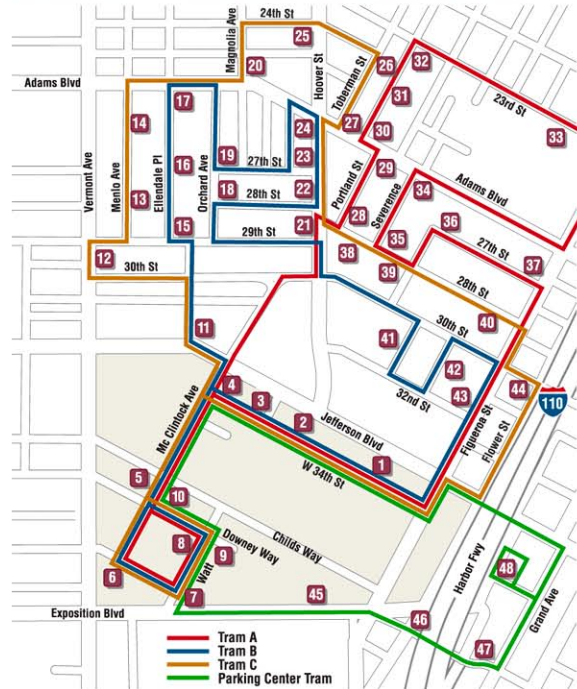

GATE 6
Vermont Ave. at
36th Place

GATE 3
Figueroa Street
at 35th St
Open 24 Hours

GATE 1
Exposition Blvd.
at Watt Way

GATE 2
Exposition Blvd.
at Pardee Way

MAP KEY

- Academic Buildings
- Galleries, Lectures & Performances
- Dining
- Athletic Buildings
- Residential
- Libraries
- Parking Structures
- Parking Lots

MAP © COPYRIGHT 2006
CARTIFACT, INC., LOS ANGELES

Welcome to USC

General Information: (213) 740-2311

Public Safety, Security and Emergency: (213) 740-4321

www.usc.edu

UNIVERSITY PARK CAMPUS TRAM ROUTES

Tram Stops

- 1 Leavy Library
- 2 JEP House
- 3 Norris Dental Science Center
- 4 34th Street & McClintock Avenue
- 5 Childs Way & McClintock Avenue
- 6 Parkside
- 7 Bloom Walk & Watt Way
- 8 Vivian Hall
- 9 Downey & Watt Ways
- 10 Downey Way & McClintock Avenue
- 11 Cardinal Gardens Apartments
- 12 City Park Apartments
- 13 2726-2816 Menlo Avenue
- 14 2658 Menlo Avenue
- 15 Terrace Apartments
- 16 2700 Ellendale Place
- 17 2632 Ellendale Place
- 18 28th Street & Orchard Avenue
- 19 University Regents Apartments
- 20 Adams Boulevard & Magnolia Avenue
- 21 Bel Air Apartments
- 22 Windsor Apartments
- 23 27th Street & Monmouth Avenue
- 24 2620 Monmouth Avenue
- 25 24th Street Theatre
- 26 24th Street & Toberman Avenue
- 27 Adams Boulevard & Toberman Avenue
- 28 Sierra Apartments
- 29 Founders Apartments
- 30 Centennial Apartments
- 31 2341 Portland Avenue
- 32 23rd Street & Portland Avenue
- 33 Mount St. Mary's College
- 34 Hillview Apartments
- 35 Pacific Apartments
- 36 Annenberg House
- 37 Stardust Apartments
- 38 834 28th Street
- 39 28th Street & University Avenue
- 40 660 28th Street
- 41 Troy East Apartments
- 42 3030 Shrine Place
- 43 Robert Zemeckis Center
- 44 Graduate Fine Arts Building
- 45 Gate 2
- 46 37th Street east of Flower Street
- 47 Research Annex
- 48 University Parking Center