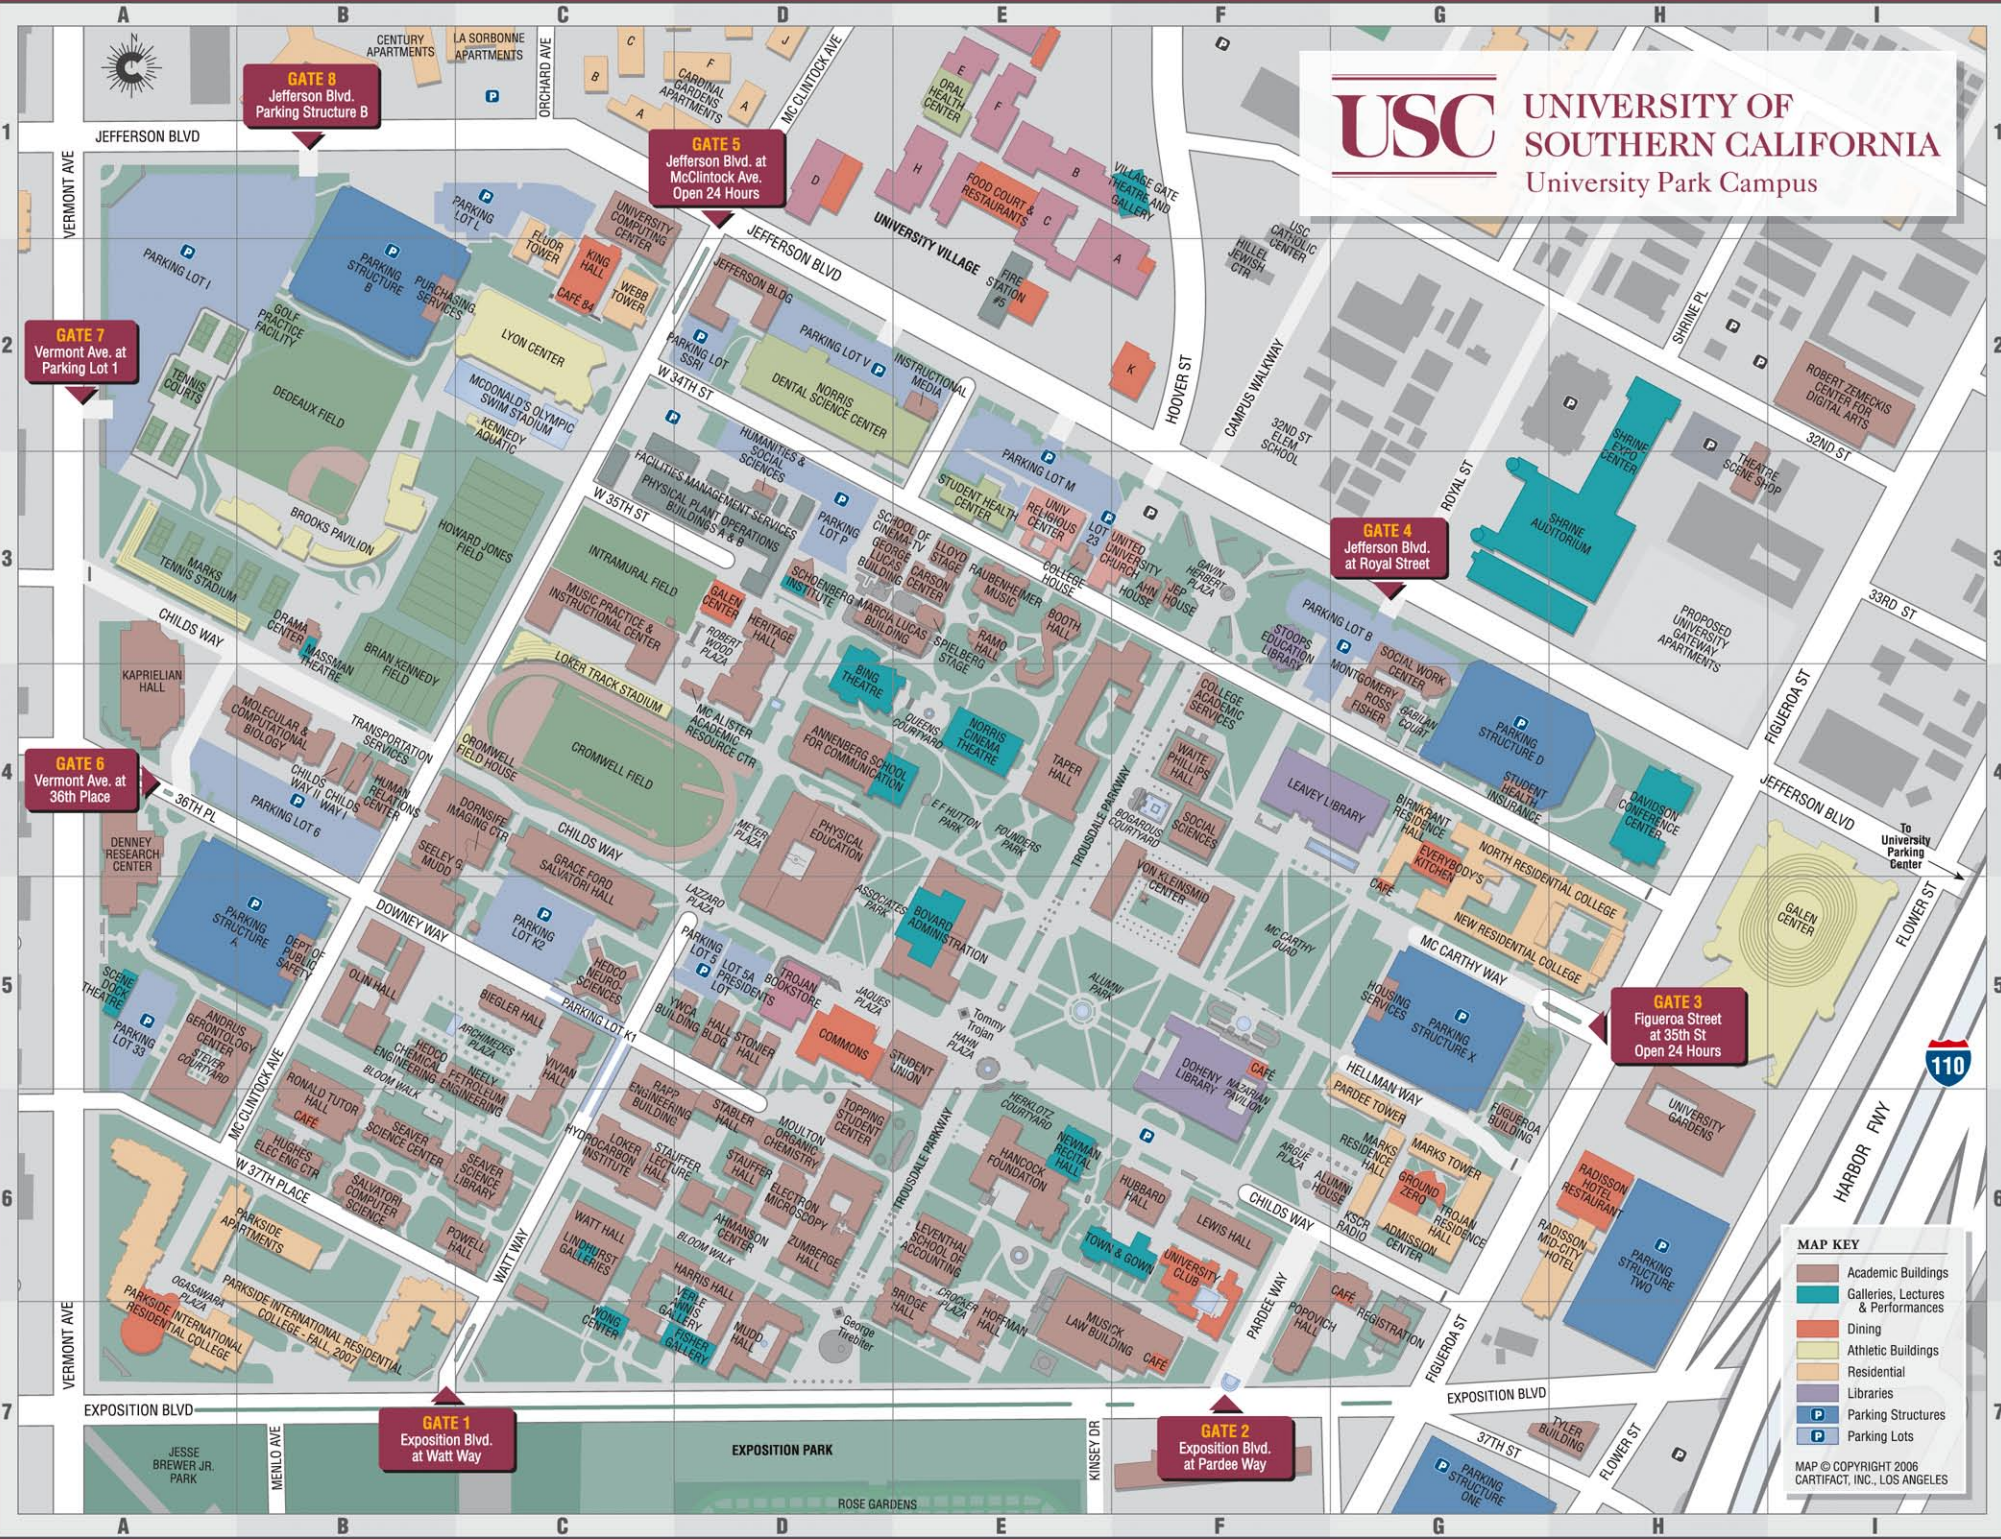

USC UNIVERSITY OF SOUTHERN CALIFORNIA

University Park Campus

GATE 8
Jefferson Blvd.
Parking Structure B

GATE 5
Jefferson Blvd. at
McClintock Ave.
Open 24 Hours

GATE 7
Vermont Ave. at
Parking Lot 1

GATE 4
Jefferson Blvd.
at Royal Street

GATE 6
Vermont Ave. at
36th Place

GATE 3
Figueroa Street
at 35th St
Open 24 Hours

GATE 1
Exposition Blvd.
at Watt Way

GATE 2
Exposition Blvd.
at Pardee Way

MAP KEY

- Academic Buildings
- Galleries, Lectures & Performances
- Dining
- Athletic Buildings
- Residential
- Libraries
- Parking Structures
- Parking Lots

MAP © COPYRIGHT 2006
CARTIFACT, INC., LOS ANGELES