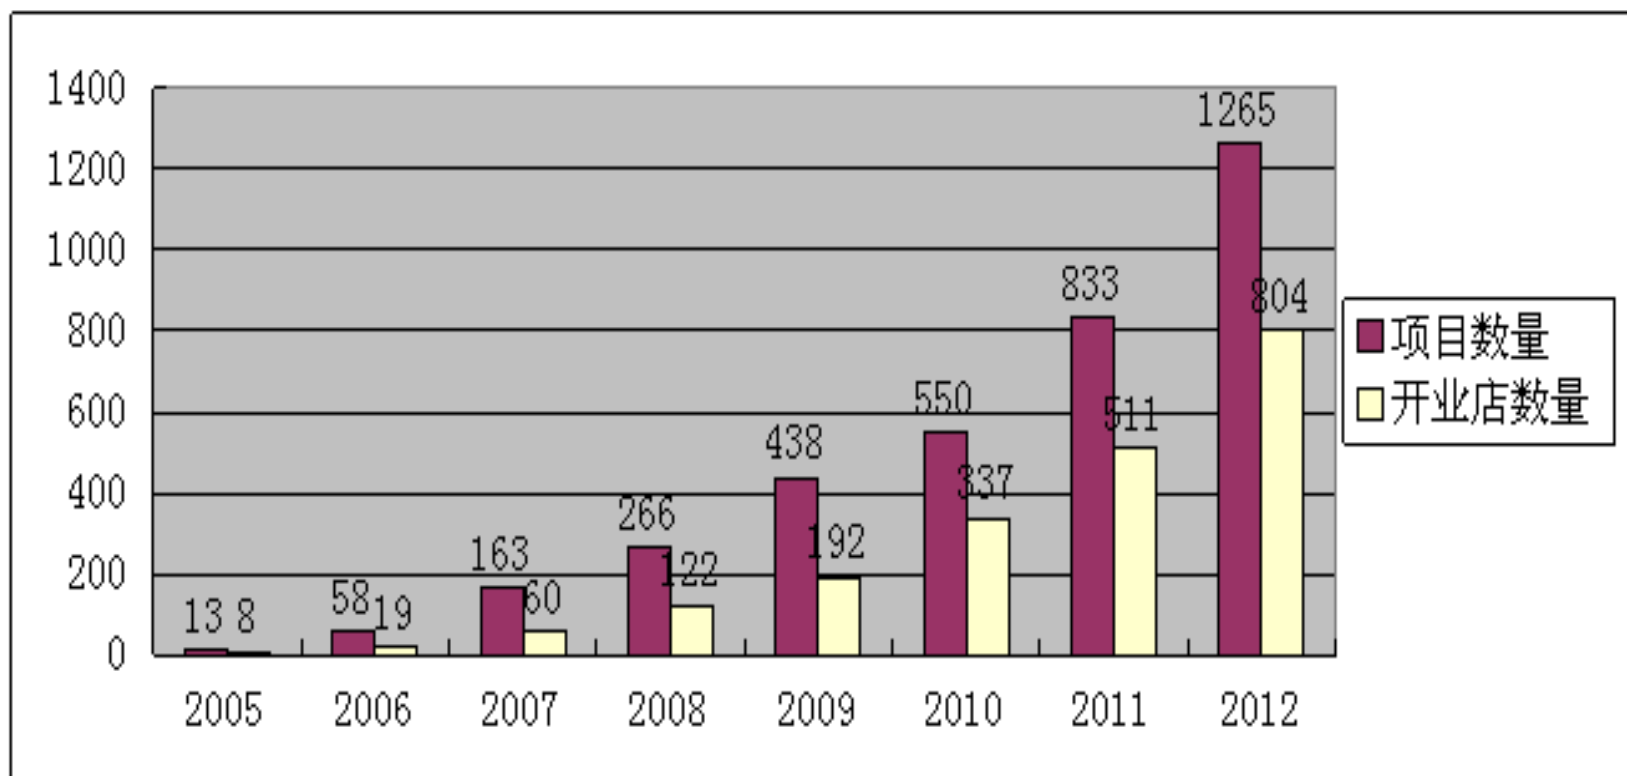

格林豪泰酒店

2012 Total hotel count vs opened and in operation, 酒店项目总数1265家, 开业酒店总数为804家。